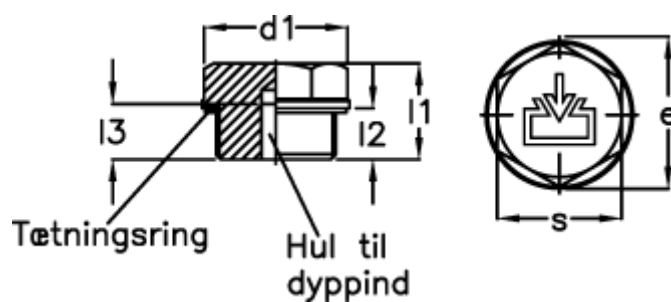

Data Sheet

Article number: 20245527

Description: E+G

Threaded plug GN 742-32-M26x1,5-ES-1

Measures

$d1 = 32$

$d2 = M26 \times 1,5$

$d4 = M5$

$e = 31.2$

$l1 = 17.0$

$l2 = 9.0$

$s = 22$